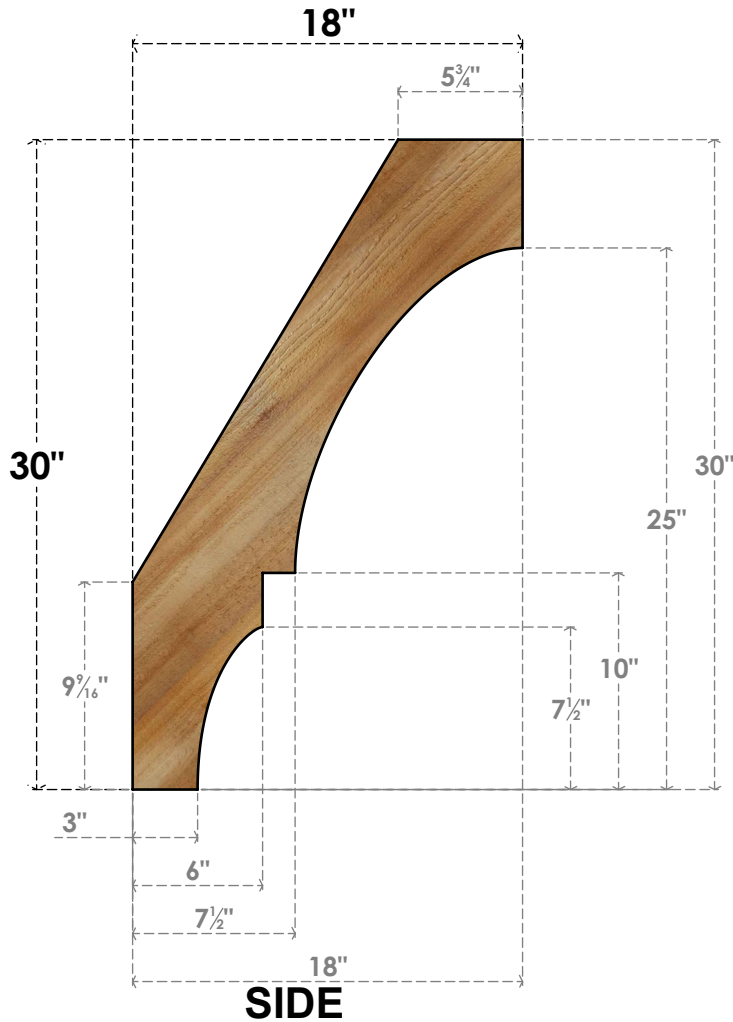

BRC06X18X30BOA00RWR

6"W X 18"D X 30"H BALBOA ROUGH SAWN BRACE, WESTERN RED CEDAR

EKENA MILLWORK
 2300 WEST MAIN ST.
 CLARKSVILLE, TX 75426
 TOLL FREE: 866-607-0453
 WWW.EKENAMILLWORK.COM

NOTES

1. INSTALLATION TO BE COMPLETED IN ACCORDANCE WITH MANUFACTURER'S SPECIFICATIONS.
2. DRAWING MAY NOT BE TO SCALE
3. THIS DRAWING IS INTENDED FOR DESIGN AND PLANNING PURPOSES ONLY.
4. ALL INFORMATION CONTAINED HEREIN WAS CURRENT AT THE TIME OF DEVELOPMENT BUT MUST BE REVIEWED AND APPROVED BY THE PRODUCT MANUFACTURER TO BE CONSIDERED ACCURATE.
5. PRODUCTS ARE NOT KILN DRIED. THIS ITEM IS UNIQUE AND WILL CONTAIN THE NATURAL VARIATIONS THAT THE WOOD SPECIES OFFERS. THIS MAY RESULT IN VARIATIONS UP TO 1/4"